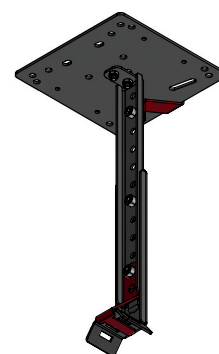

Designs

Telescopic height settings

- › 180 mm - 300 mm
- › 280 mm - 400 mm

EL-VSB

Variable Support Bracket for Junction Boxes

1 Mounting plate

2 Telescopic arm

3 Mounting foot

Variable, telescopic support bracket for the assembly of junction boxes and control units on pipelines. Sturdy even with extended telescopic arm. Variable height settings accommodate different insulation thicknesses. Compatible with all standard housing sizes thanks to multiple hole patterns on mounting plate, which can be rotated for easy assembly.

Checklist EL-VSB

Attachment options

ELB-13V1	Tightening strap, threaded, 11 mm, 30 m, Mat. 1.4301	2723001010
ELB-13V2	Turnbuckle 1.4301 (selling unit 10 pieces), Mat. 1.4301	0930042
ELB-15.04	Hose clamp, 25 - 40 mm, Mat. 1.4301	2723001025
ELB-15.06	Hose clamp, 40 x 60mm, Mat. 1.4301	2723001040
ELB-15.09	Hose clamp 40-90 mm (DN 25-65), Mat. 1.4301	2723001070
ELB-15.11	Hose clamp, 50 - 110 mm, Mat. 1.4301	2723001090

Reinforcement Set

EL-RS	Reinforcement bracket incl. screw fitting additional stability for mounting foot and plate	0941088
-------	--	---------

Compatible Housing Sizes

	Type	Description	Dimensions	Hole pattern	Hole Ø	Part No.
	ELTC-14	Temperature Controller	130 x 130 x 75 mm	115 x 115 mm	Ø 6,5 mm	0620000
	ELAK-R ELAK-Ex-R	Junction Boxes (for Ex areas)	Ø 150 mm Height 125 mm	124 x 95 mm	Ø 6,5 mm	0920050 0920059 0X80075 0X80077 0X80078
			80 x 75 x 55 mm 80 x 75 x 75 mm	68 x 45 mm	Ø 6,5 mm	
			110 x 75 x 55 mm	98 x 45mm	Ø 6,5 mm	
			110 x 75 x 75 mm	98 x 39 mm	Ø 6,5 mm	
			122 x 120 x 90 mm	106 x 82 mm	Ø 6,5 mm	
			125 x 80 x 57 mm	52 x 113mm	Ø 4,5 mm	