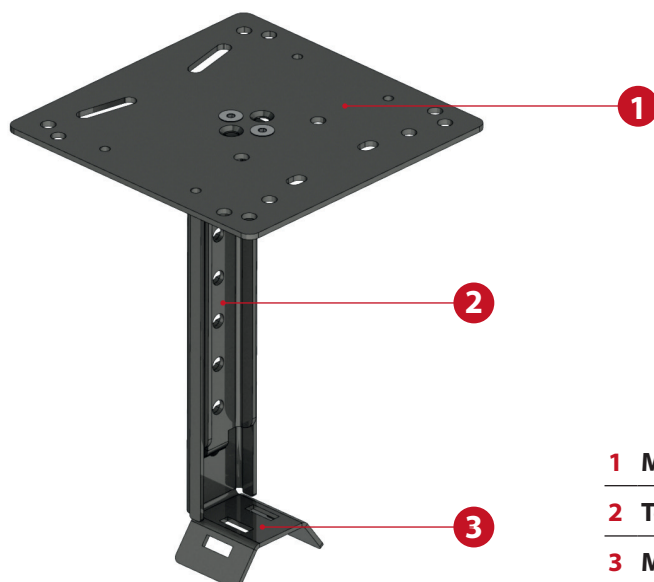

At a Glance

Applications

Pipelines

Benefits

- › Modular design
- › Variable heights
- › Rotatable mounting plate
- › No welding seams
- › Suitable for different junction box types thanks to multiple hole patterns

Designs

Telescopic height settings

- › 180 mm - 300 mm
- › 280 mm - 400 mm

EL-VSB

Variable Support Bracket for Junction Boxes

1 Mounting plate

2 Telescopic arm

3 Mounting foot

Variable, telescopic support bracket for the assembly of junction boxes and control units on pipelines. Sturdy even with extended telescopic arm. Variable height settings accommodate different insulation thicknesses. Compatible with all standard housing sizes thanks to multiple hole patterns on mounting plate, which can be rotated for easy assembly.

Reinforcement Set

EL-RS	Reinforcement bracket incl. screw fitting additional stability for mounting foot and plate	0941088
-------	--	---------

Compatible Housing Sizes

	Type	Description	Dimensions	Hole pattern	Hole Ø	Part No.
	ELTC-14	Temperature Controller	130 x 130 x 75 mm	115 x 115 mm	Ø 6,5 mm	0620000
	ELAK-R ELAK-Ex-R	Junction Boxes (for Ex areas)	Ø 150 mm Height 125 mm	124 x 95 mm	Ø 6,5 mm	0920050 0920059 0X80075 0X80077 0X80078
			80 x 75 x 55 mm 80 x 75 x 75 mm	68 x 45 mm	Ø 6,5 mm	
			110 x 75 x 55 mm	98 x 45mm	Ø 6,5 mm	
			110 x 75 x 75 mm	98 x 39 mm	Ø 6,5 mm	
			122 x 120 x 90 mm	106 x 82 mm	Ø 6,5 mm	
			125 x 80 x 57 mm	52 x 113mm	Ø 4,5 mm	